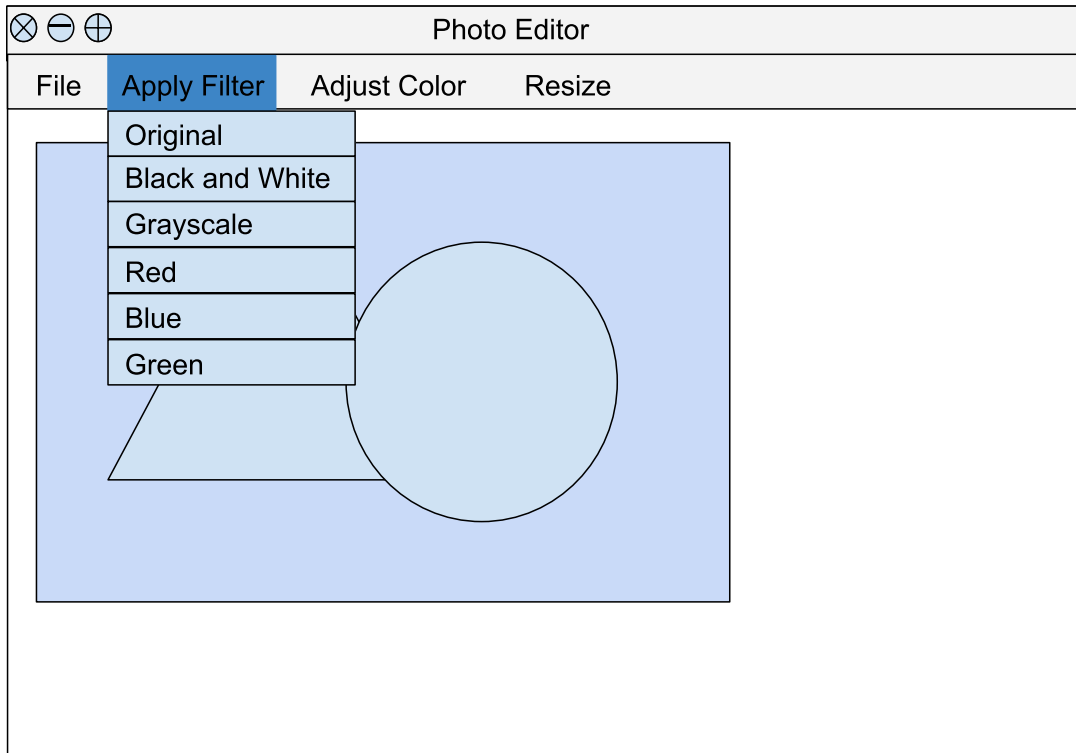

## User Interface Design.

*Application window at start up*

*File tab Options*

### *Apply Filter Tab Options*