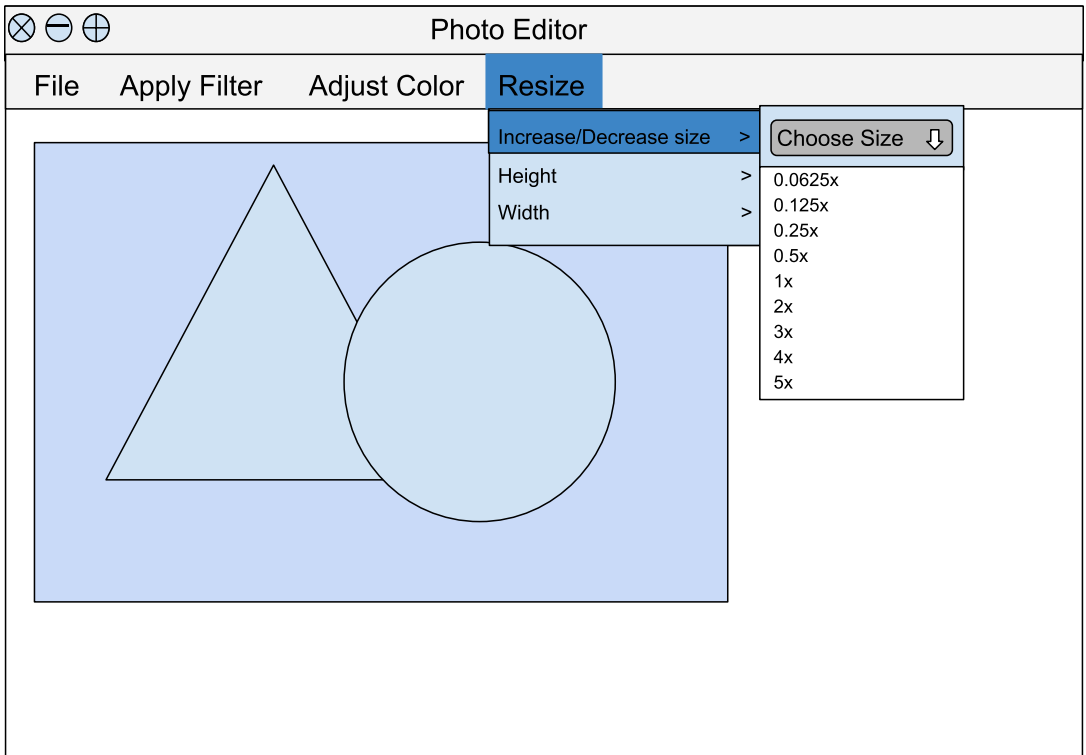

Resize Tab Example