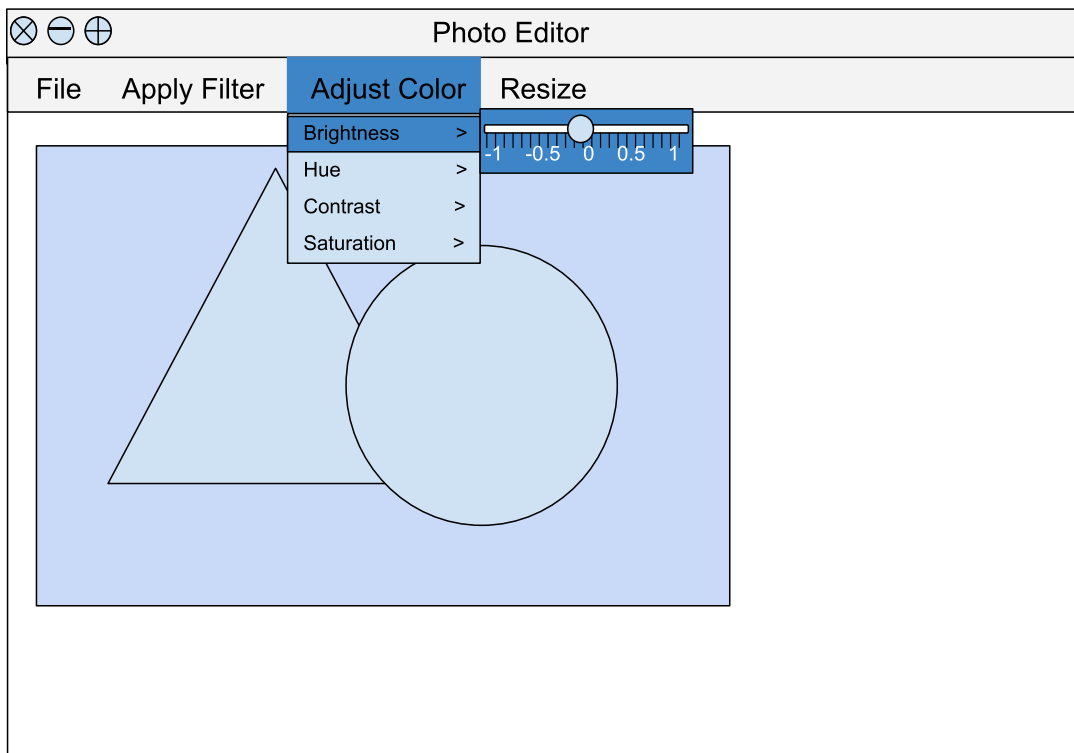

Adjust Color Example